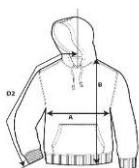

GILDAN

18500 / GD057

Heavy Blend Adult Hooded Sweatshirt

DETAILS

Weight
Content
Yarn Count
Features

271.0 G/SqM (White 257 G/SqM)
50% Cotton, 50% Polyester
20/1
Double-lined hood with colour-matched drawcord
Twin-needle stitching at shoulder, armhole, neck, waistband and cuffs
Pouch pocket
1 x 1 rib with elastane
Classic fit
Air jet yarn for softer feel and reduced pilling
Tear away label
Honduras, Mexico, Nicaragua
S-5XL
S - 3XL 24 PIECES
4XL - 5XL 12 PIECES
45
243

Country of Origin

Sizes

Case Packs

Colours

SKU's

SPECIFICATIONS

Centimeters

	Tol-	Tol+	S	M	L	XL	2XL	3XL	4XL	5XL
Chest (A)	2.540	2.540	50.800	55.880	60.960	66.040	71.120	76.200	81.280	86.360
Length from HPS (B)	2.540	2.540	68.580	71.120	73.660	76.200	78.740	81.280	83.820	86.360
Sleeve length (Centre back) (D2)	2.540	2.540	85.090	87.630	90.170	92.710	95.250	97.790	100.330	102.870

Inches

	Tol-	Tol+	S	M	L	XL	2XL	3XL	4XL	5XL
Chest (A)	1.000	1.000	20.000	22.000	24.000	26.000	28.000	30.000	32.000	34.000
Length from HPS (B)	1.000	1.000	27.000	28.000	29.000	30.000	31.000	32.000	33.000	34.000
Sleeve length (Centre back) (D2)	1.000	1.000	33.500	34.500	35.500	36.500	37.500	38.500	39.500	40.500